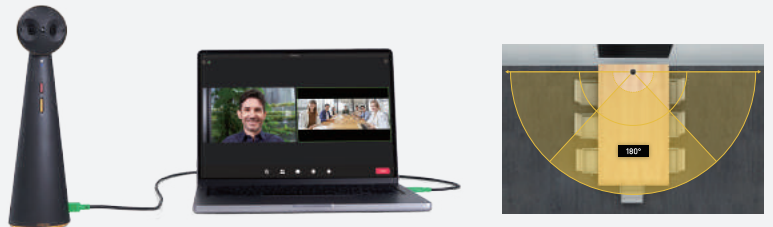

Hybrid Meetings with TOTEM 180

Create a highly efficient and immersive meeting environment and bring teams together in an instant. IPEVO TOTEM 180 is a unique, portable conferencing camera, that can be instantly deployed in the meeting room where it's needed.

180° Panoramic Image

Capture everyone at the table via two 4 MP cameras that provide a seamlessly stitched 180° view, free of spatial distortion.

Portable Camera for Multiple Meeting Rooms

Deploy TOTEM 180 in any meeting room and instantly upgrade it into a hybrid conferencing space. All it takes is to plug in a USB cable. Bring teams together anytime you need to, without waiting for conferencing room availability.